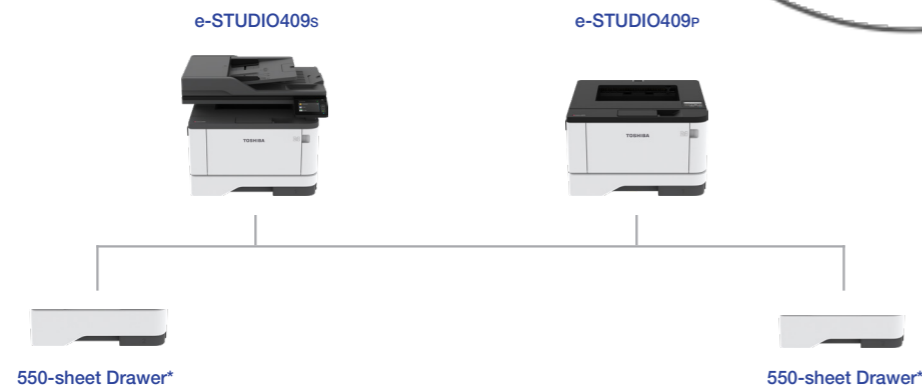

CONFIGURATION

SPECIFICATIONS OVERVIEW

Model	e-STUDIO409P	e-STUDIO409s
Print Feature	Yes	Yes
Speed	40ppm	
Interface	Gigabit Ethernet, USB	
Processor	1GHz Dual-core	
Memory	256 MB	512 MB
Printing Resolution	600 dpi x 600 dpi	
Page Description Language	PCL5e/PCL6/PS3 emulation	
Operating Systems	Windows 10 19 H2, Windows Server 2016, Windows Server 2019, Windows 8.1, Windows Server 2012 R2, Windows Server 2012, macOS 10.10, 10.11, 10.12, 10.13, 10.14, 10.15	
First Print Outtime	5.9 sec	
Warm-up Time (From Sleep Mode)	9 sec	
Paper Capacity (Standard)	Drawer : 250 sheets. Manual Feed Tray 100 sheets	
Max. Paper Capacity	900 sheets	
Dimension (W x D x H)	368 x 363 x 222 mm	411 x 366 x 339 mm
TEC Value (Default mode) kWh	0.47	
Copy Feature	NA	Yes
Max Original Size	NA	A4
Multiple Copy	NA	1 - 9999 copies
Zoom	NA	25% to 400%
Copy Mode	NA	Text, Photo, Letter
Scan Feature	NA	Yes
Scan Resolution	NA	600 dpi x 600 dpi
Scan Speed	NA	46 page per min (Simplex)
Supported Destination	NA	Email / USB / FTP / Network or USB connected computer / Windows network folder
Fax Feature	NA	Yes
Compatibility	NA	Super G3 / G4
Data Compression Method	NA	JBIG, MMR, MR, MH
Modem Speed	NA	33.6 kbps - Max
Transmission Speed	NA	Approx. 3 sec